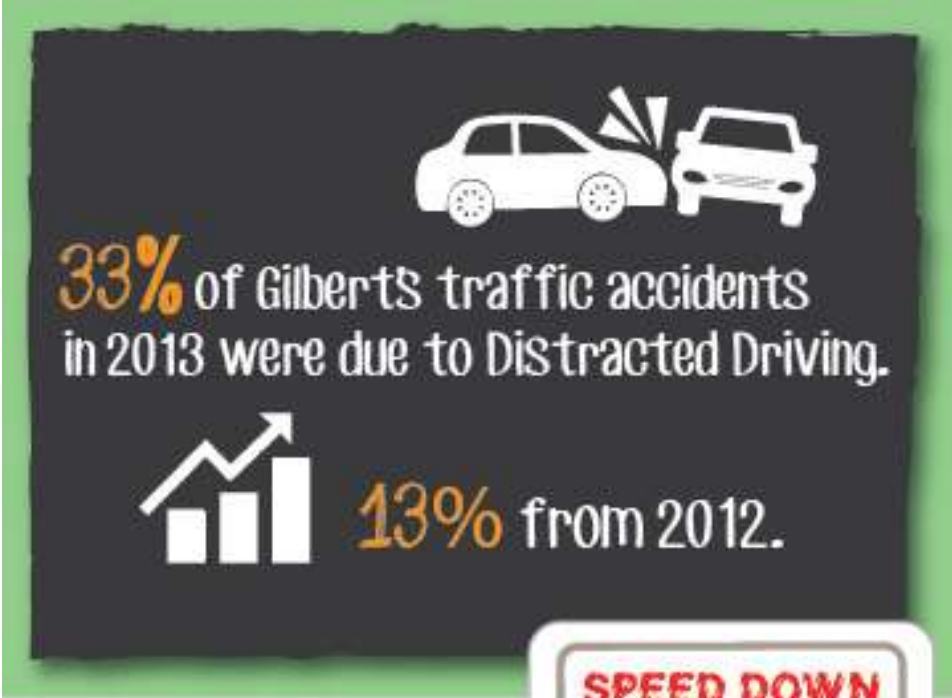

Towne Meadows Board of Directors

- Tony Curry, *President*
- Allen Woodruff, *Vice President*
- Carissa DeLucia, *Secretary*
- Penny Moody, *Treasurer*
- Randy Gault, *Member*
- Sannette Judy, *Member*
- Ty Cranford, *Member*

Towne Meadows
Property Manager
Renaissance Community Partners
480-813-6788
633 E. Ray Rd. • Suite 122
Gilbert, AZ 85296

Help us spread the word.
Pledge to **#DriveSafely**